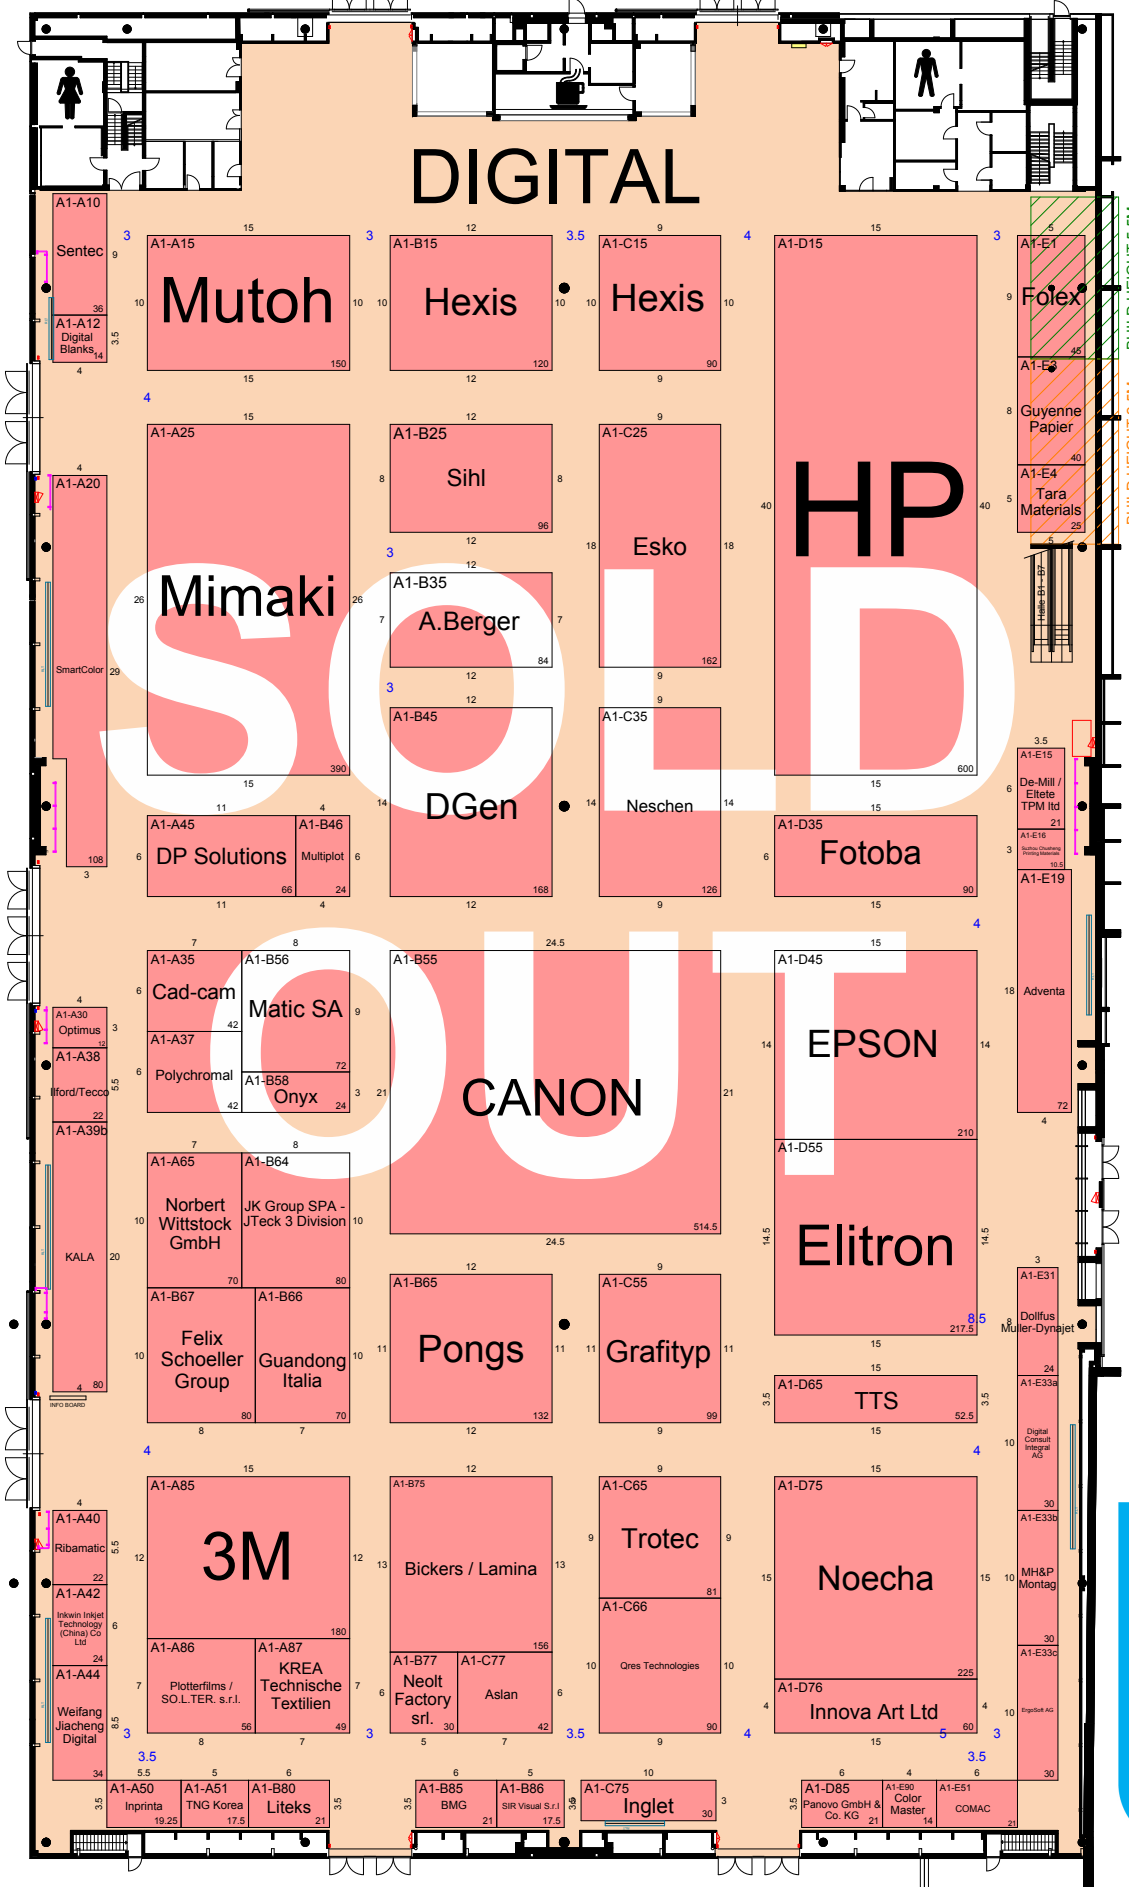

TO HALL A4

TO HALL A4

VISITORS ENTRANCE

DIGITAL

HALL A1

Maximum build height is 6m – apart from the areas indicated at 2.5m and 5.5m

FESPA
2017
 Hamburg
 8-12 May 2017