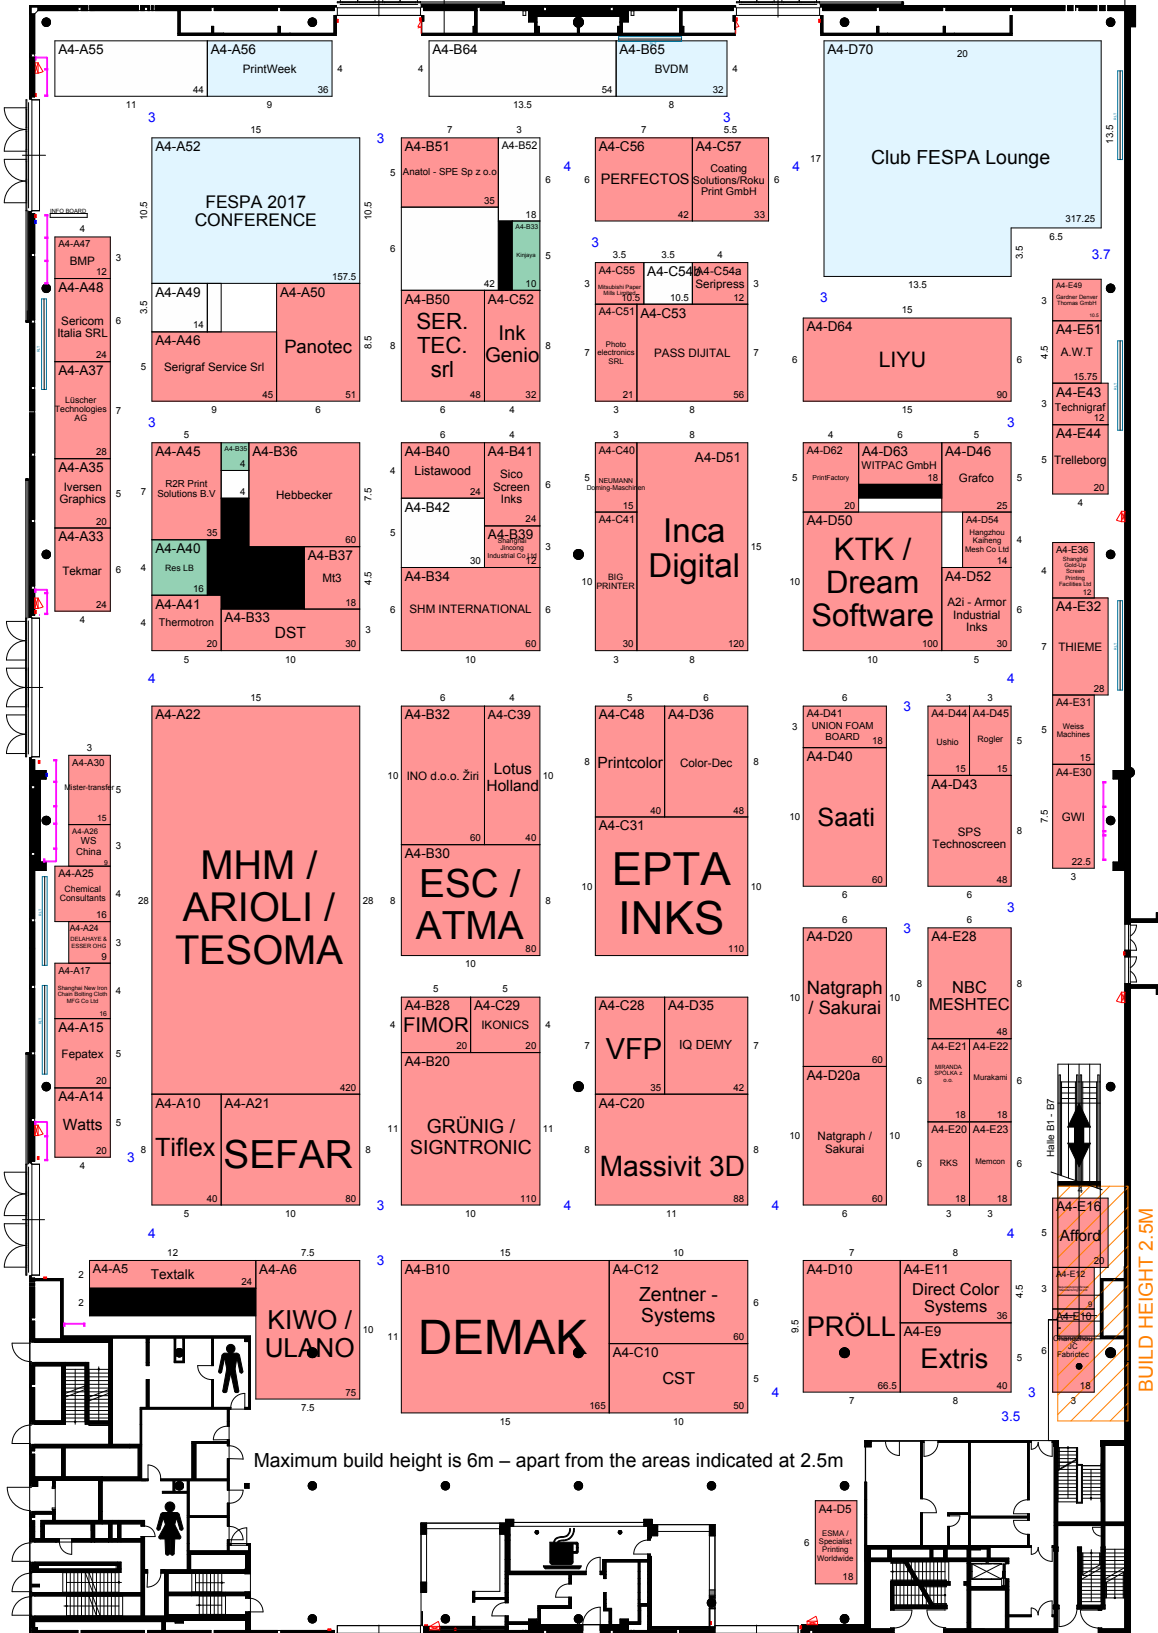

HALL A4

FESPA
2017

Hamburg
8-12 May 2017

Digital/Industrial/Screen

Maximum build height is 6m – apart from the areas indicated at 2.5m

BUILD HEIGHT 2.5M

TO HALL A1

TO HALL A1

VISITORS ENTRANCE